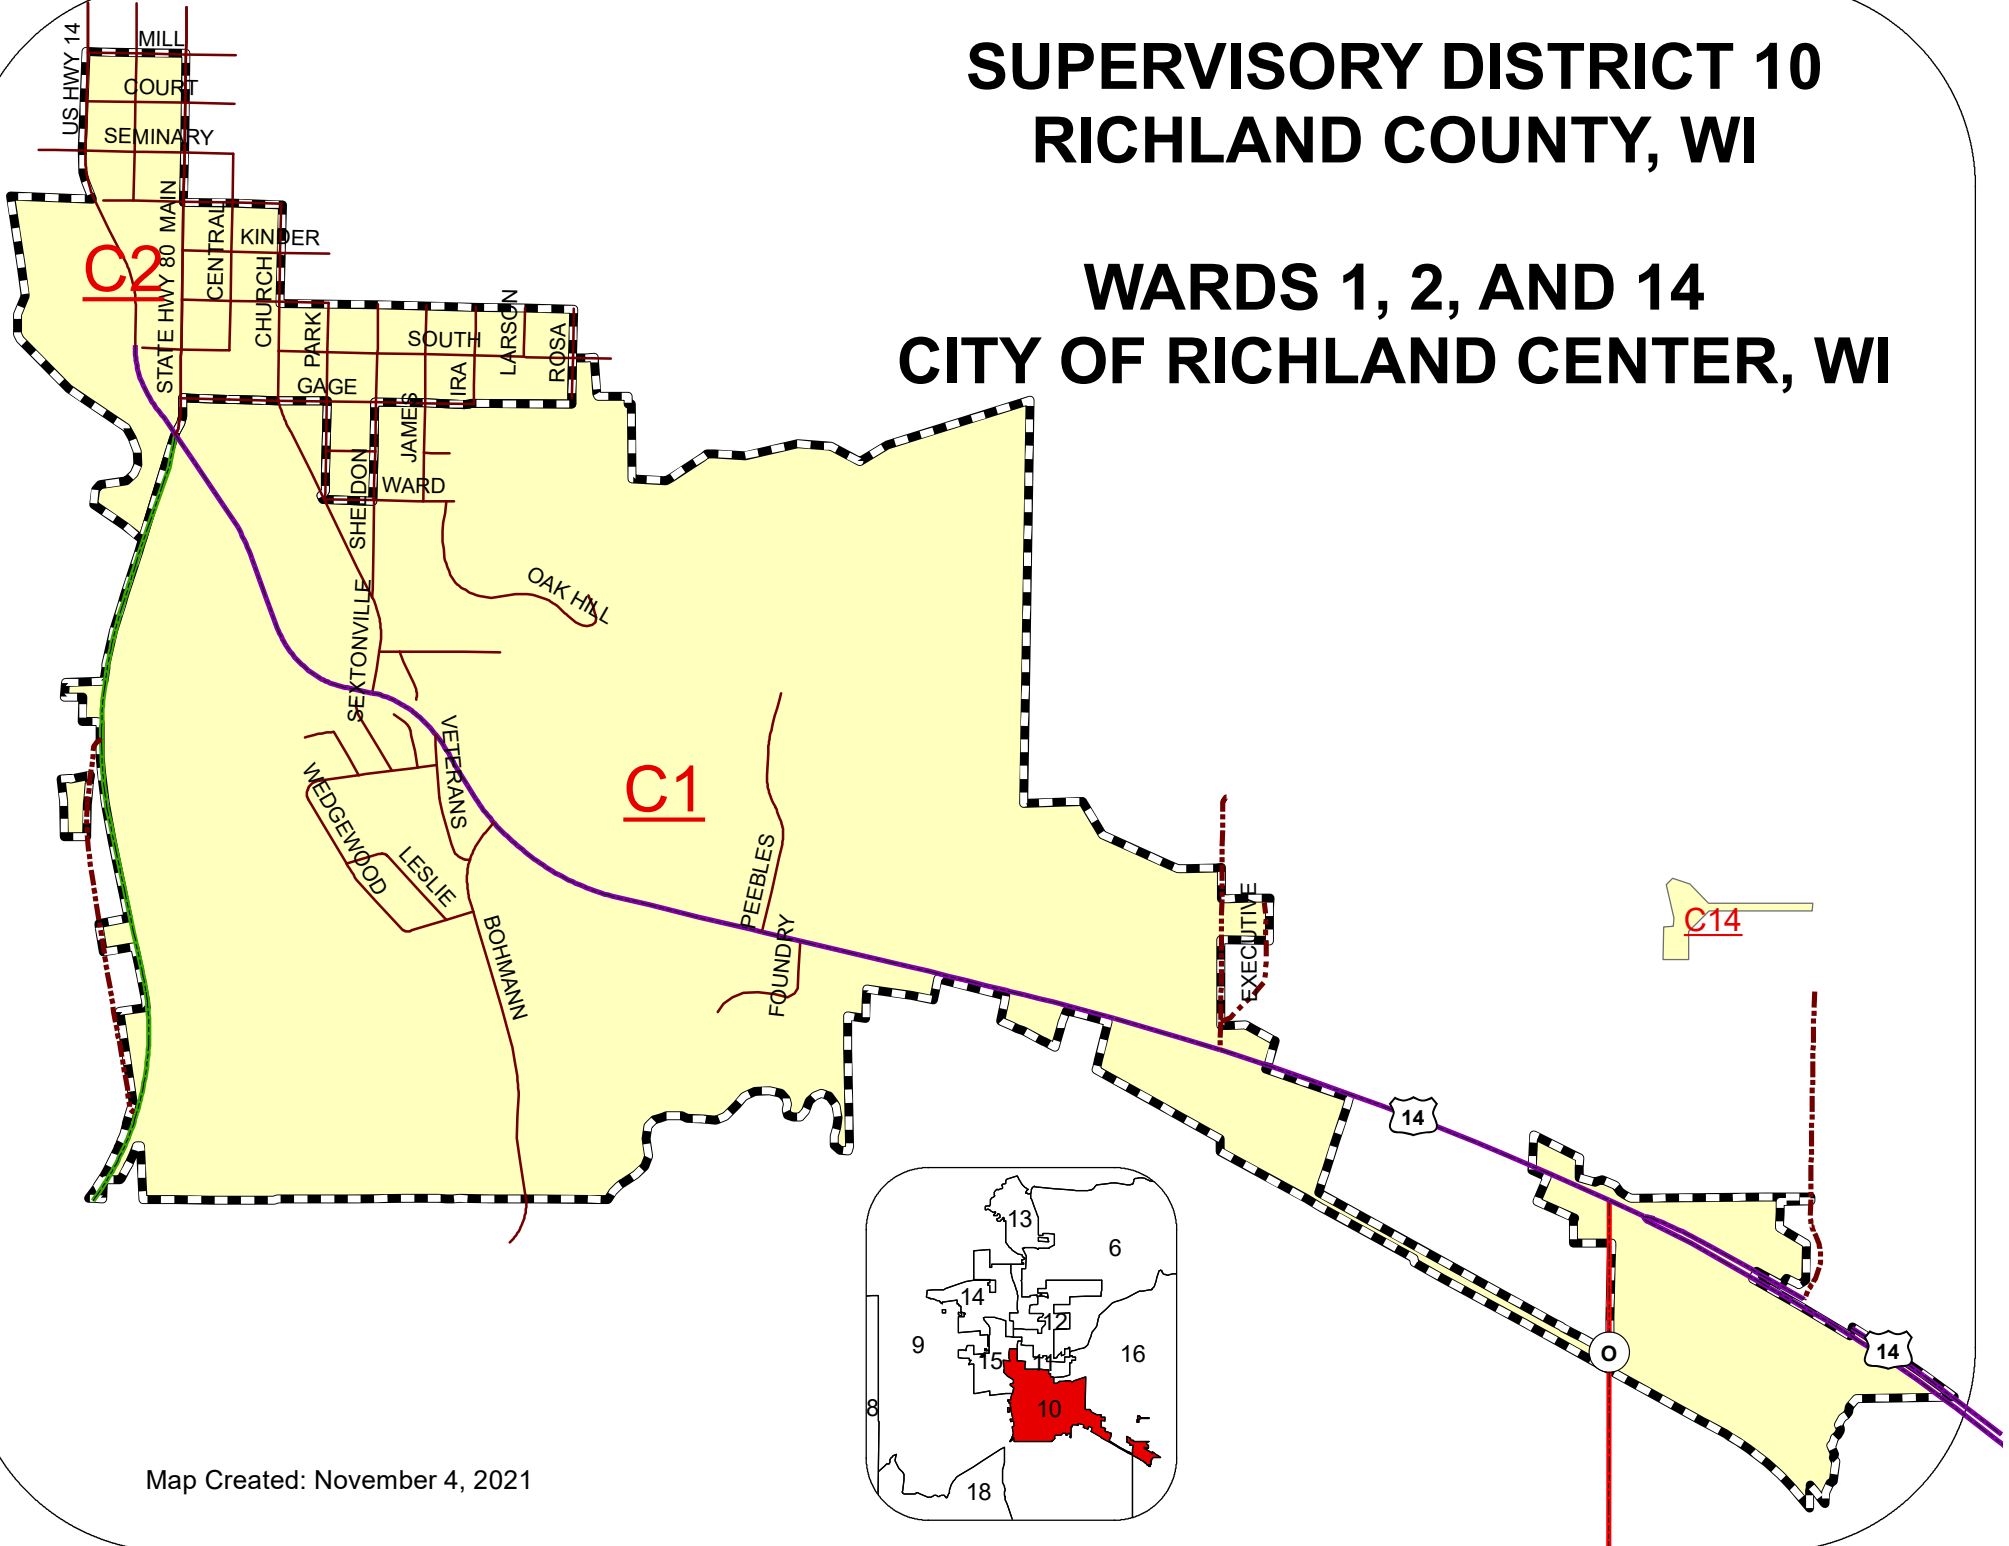

SUPERVISORY DISTRICT 10 RICHLAND COUNTY, WI

WARDS 1, 2, AND 14 CITY OF RICHLAND CENTER, WI

Map Created: November 4, 2021