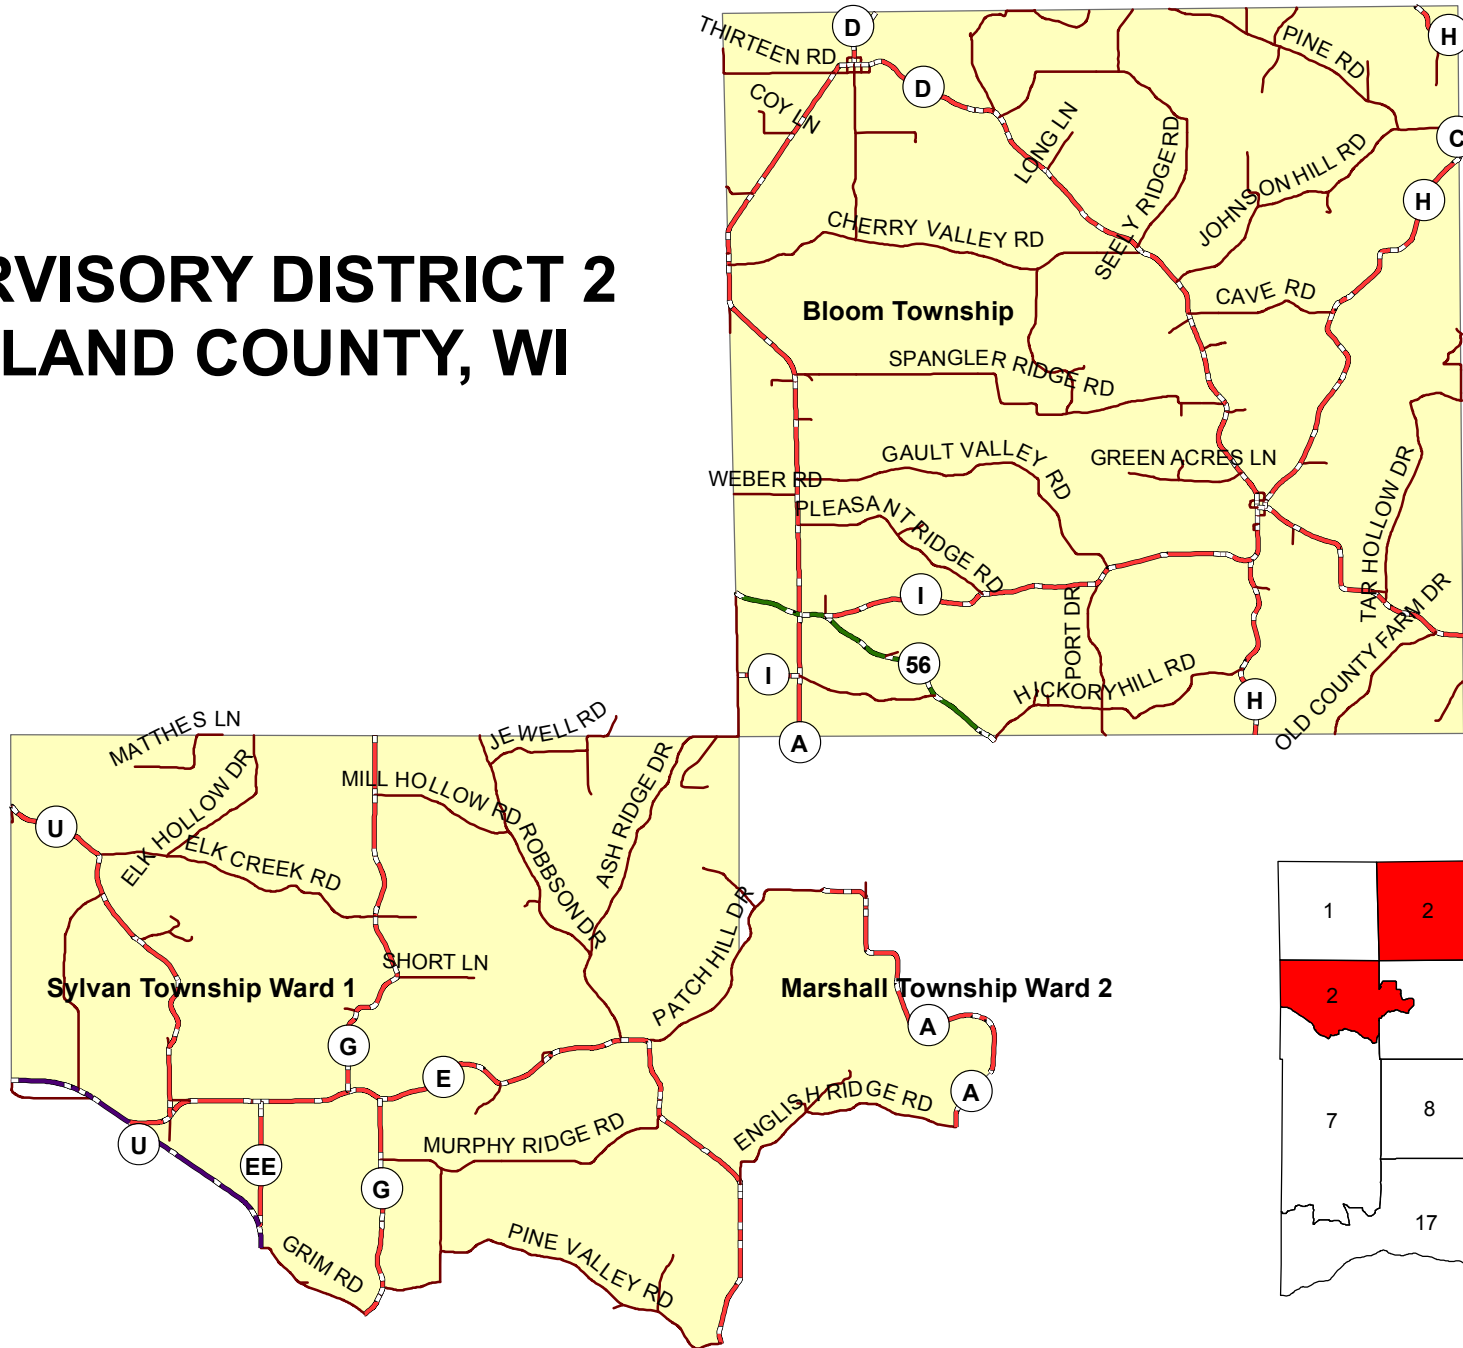

SUPERVISORY DISTRICT 2 RICHLAND COUNTY, WI

Map Created: October 25, 2011