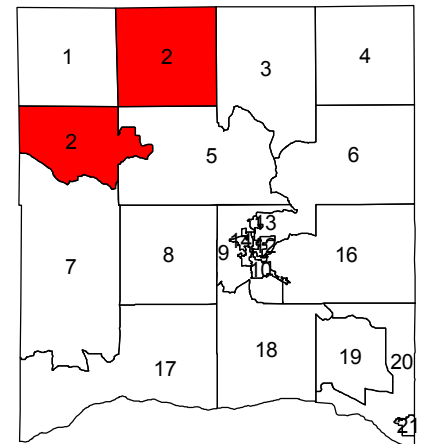

SUPERVISORY DISTRICT 2 RICHLAND COUNTY, WI

Map Created: October 25, 2011