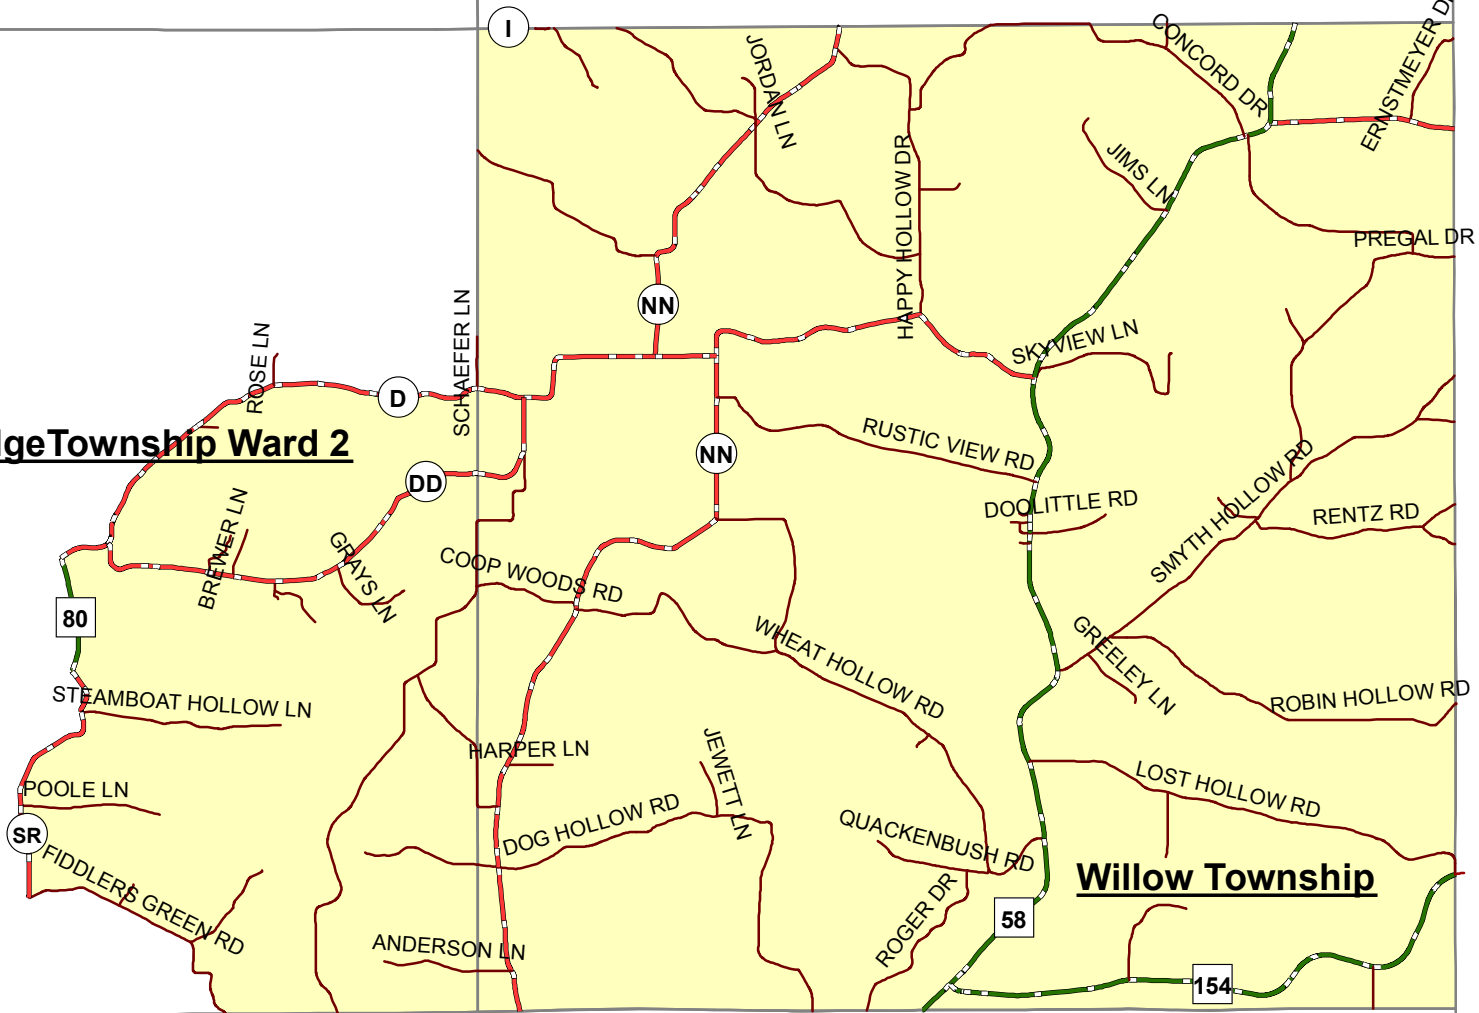

Rockbridge Township Ward 2

Willow Township

**SUPERVISORY
DISTRICT 6
RICHLAND COUNTY, WI**

City of RC
Richland Township Ward 2