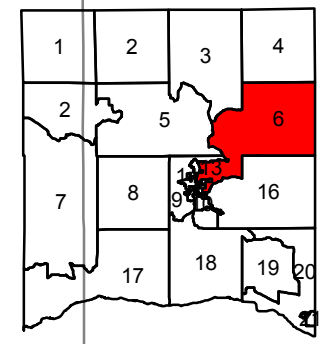

Rockbridge Township Ward 2

Willow Township

**SUPERVISORY
DISTRICT 6
RICHLAND COUNTY, WI**

City of RC
Richland Township Ward 2