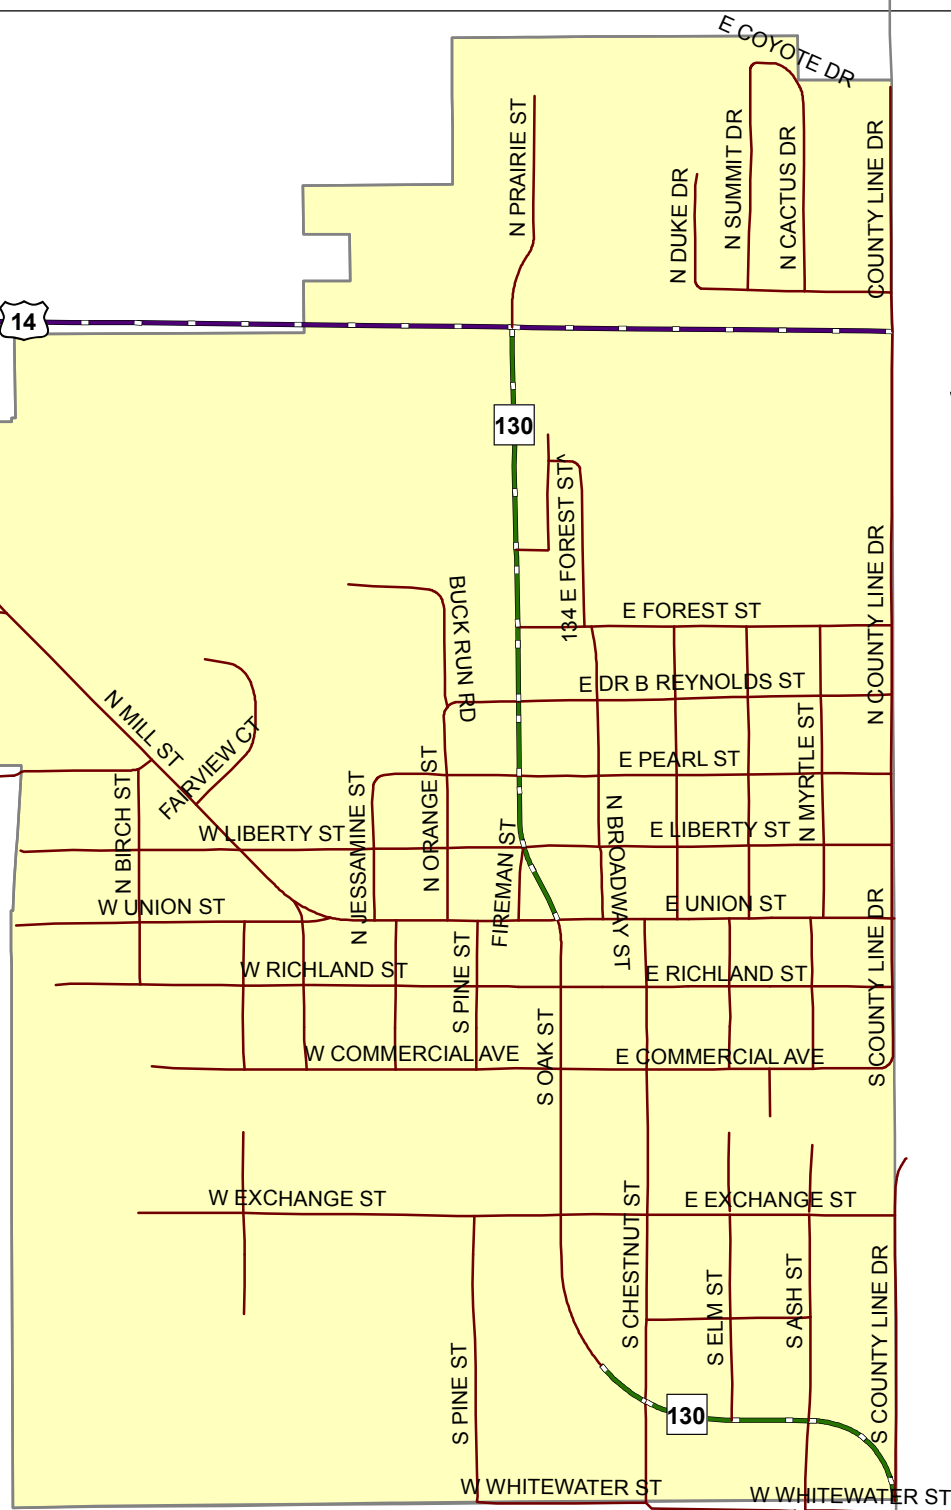

# SUPERVISORY DISTRICT 21 RICHLAND COUNTY, WI

Map Created: October 25, 2011