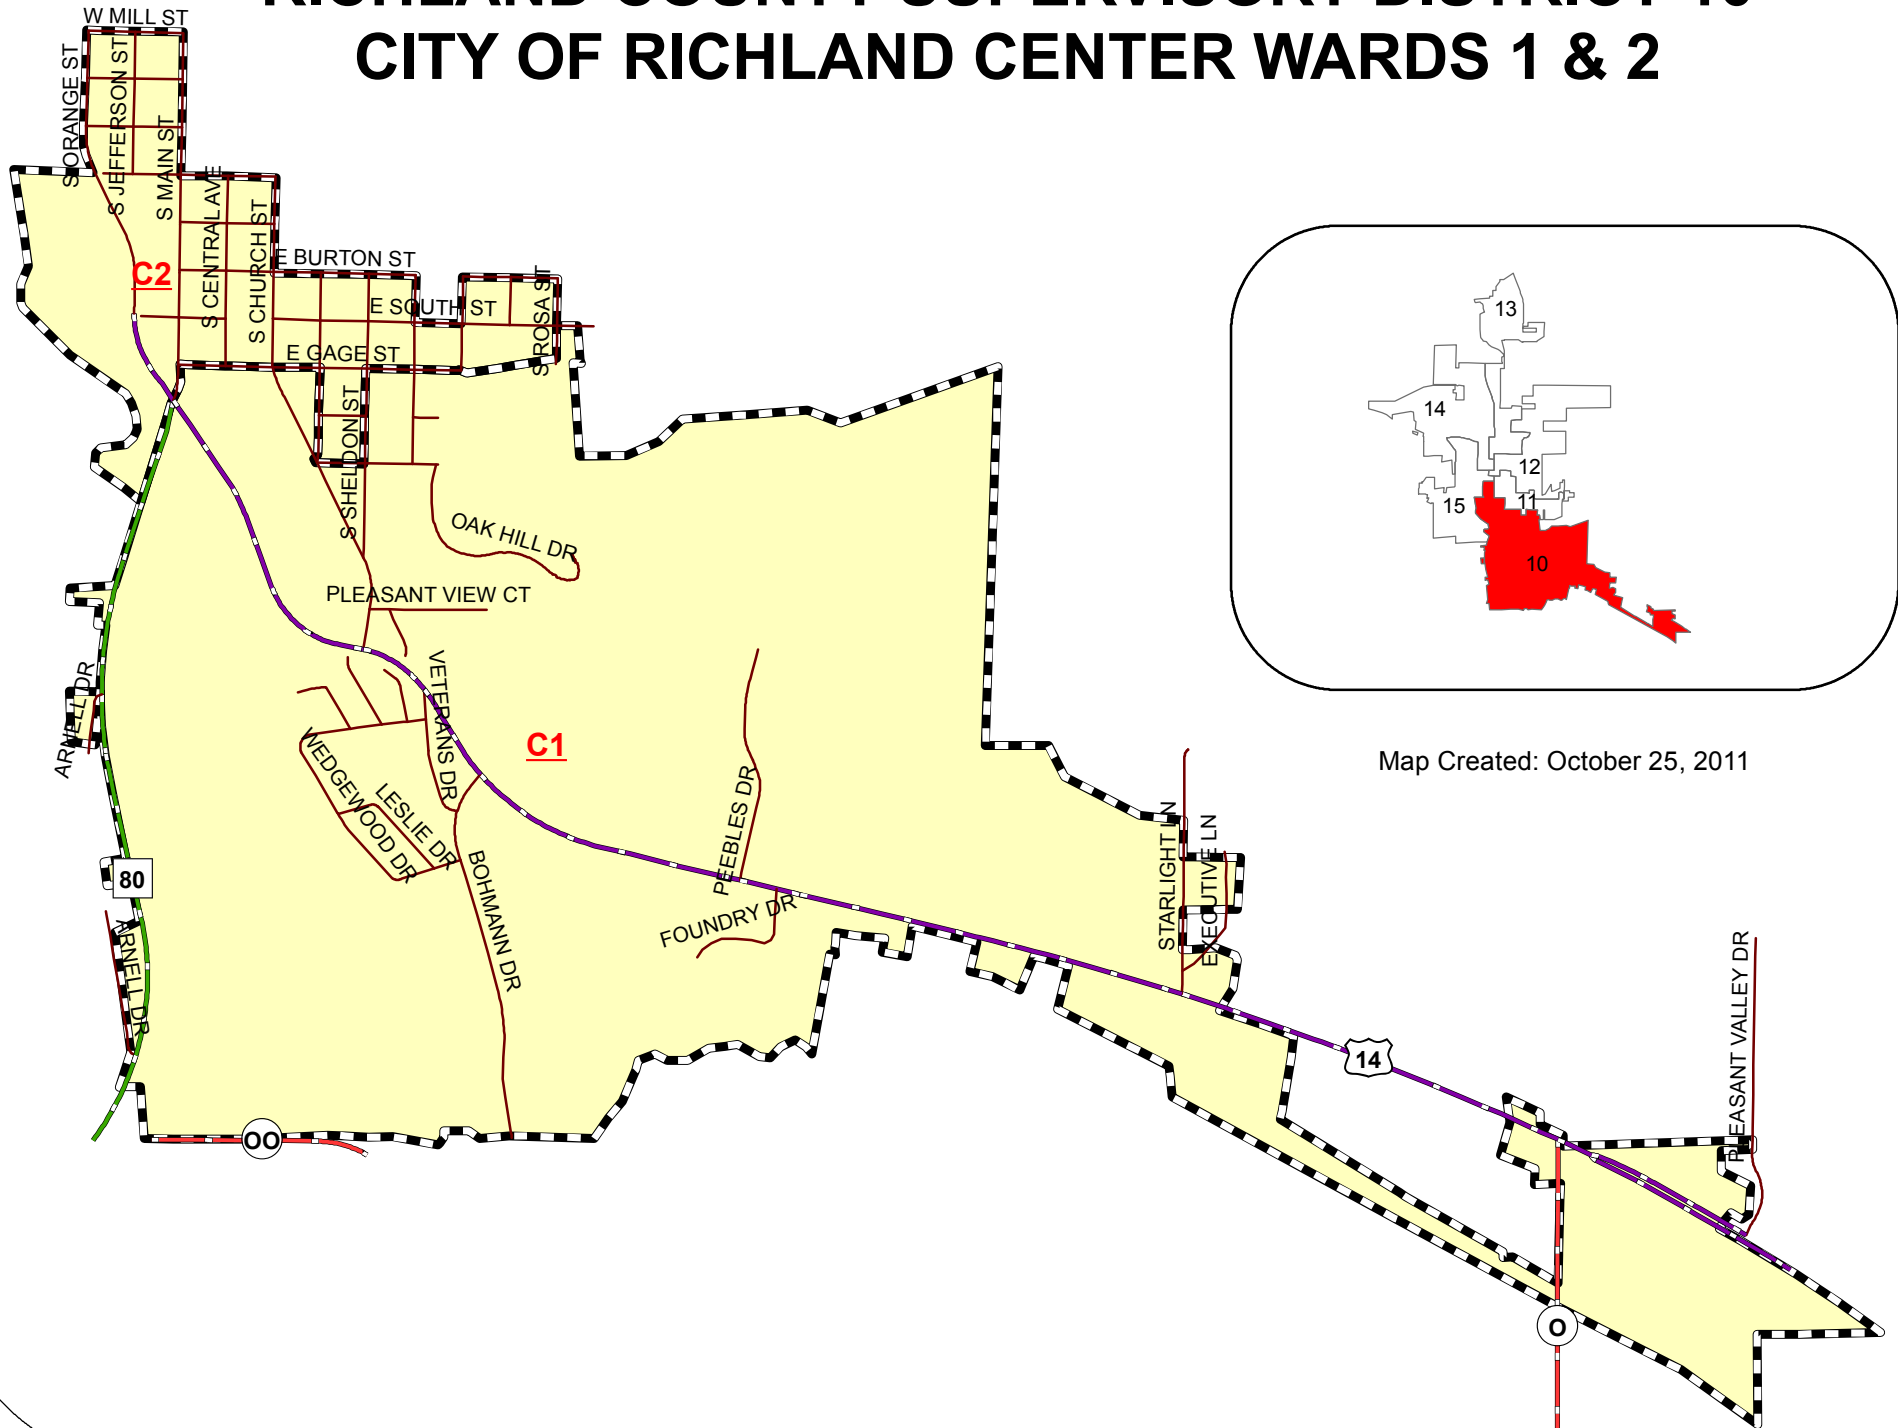

RICHLAND COUNTY SUPERVISORY DISTRICT 10

CITY OF RICHLAND CENTER WARDS 1 & 2

Map Created: October 25, 2011