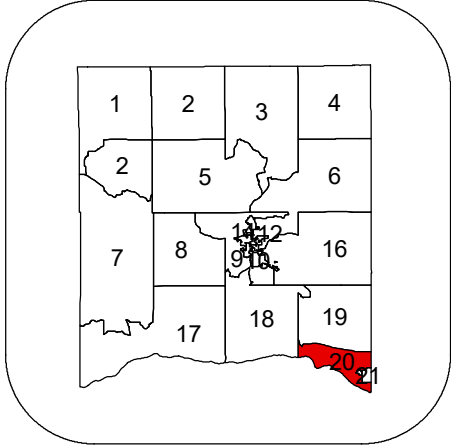

SUPERVISORY DISTRICT 20 RICHLAND COUNTY, WI

Map Created: November 4, 2021