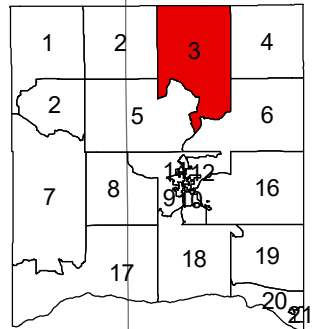

**Village of Yuba
Ward 1**

**Henrietta Township
Ward 1**

**Rockbridge Township
Ward 3**

**SUPERVISORY
DISTRICT 3
RICHLAND COUNTY, WI**

Map Created: November 4, 2021