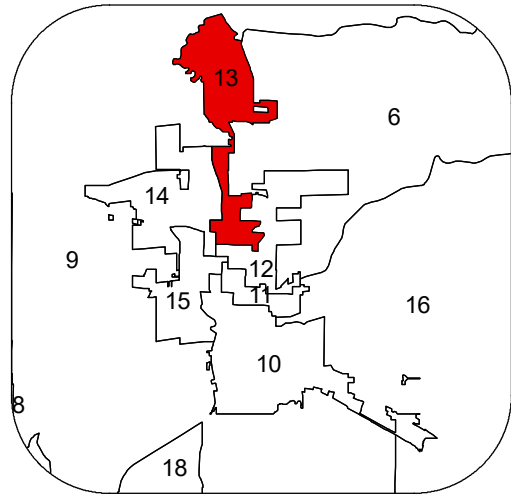

SUPERVISORY DISTRICT 13 RICHLAND COUNTY, WI

WARDS 7 & 8 CITY OF RICHLAND CENTER, WI

Map Created: November 4, 2021