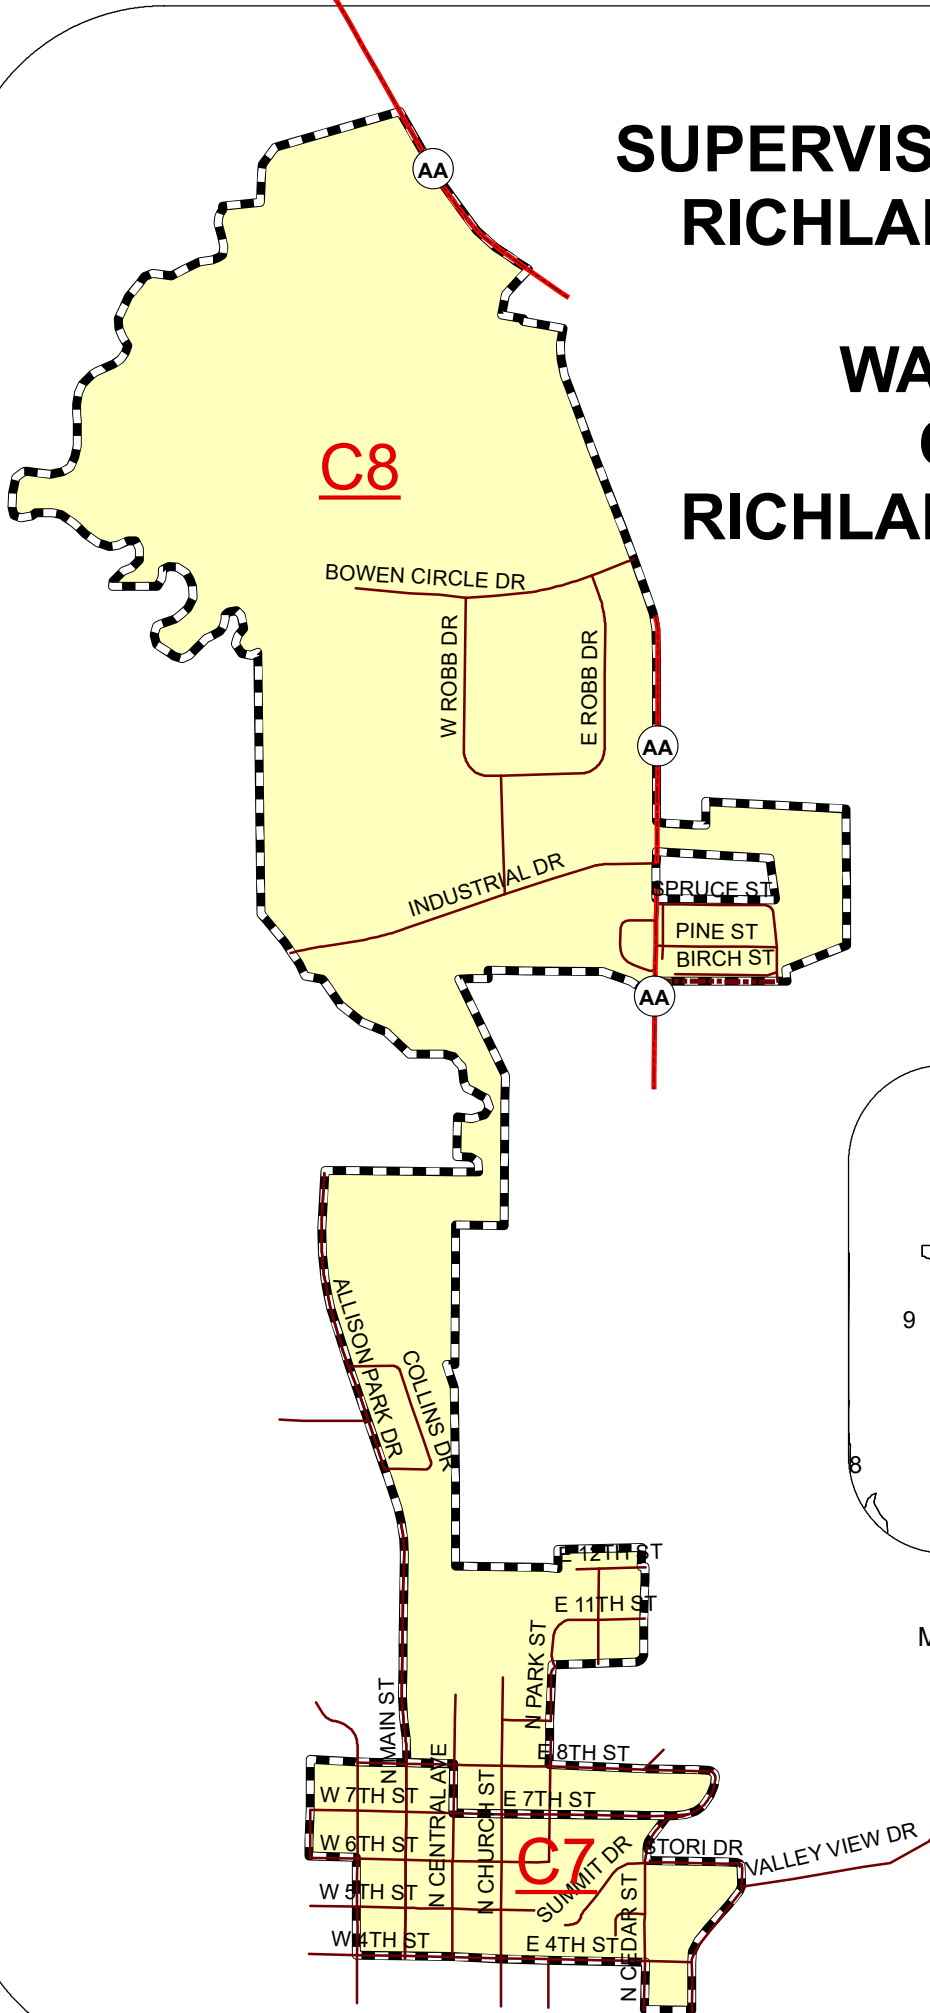

SUPERVISORY DISTRICT 13 RICHLAND COUNTY, WI

WARDS 7 & 8 CITY OF RICHLAND CENTER, WI

Map Created: November 4, 2021